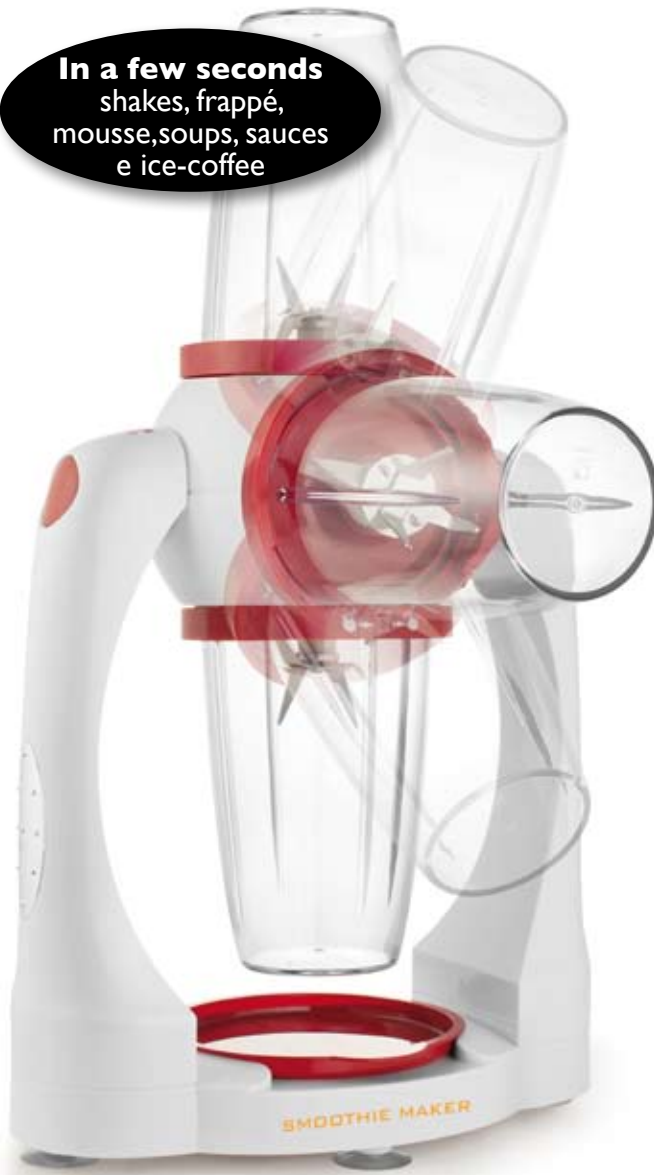

In a few seconds
shakes, frappé,
mousse, soups, sauces
e ice-coffee

SMOOTHIE MAKER

electric blender

Special blade and emulsifier disk

Elegant finishings

Anti-slipping suction

Safety button block/unblock

Indicator block/unblock blades

Hermetic closure with seal

BLENDER.

Just a few seconds to prepare wonderful shakes, delicious des-serts, tasty sauces, but also excellent soups, saving time, space and work.

Innovative design, 4 blades with 72.000 rotations per minute and a revolutionary emulsion disk which allows to mix and grind food and ice.

Easy to clean and simple to use.

Rich recipe book included, to prepare genuine shakes to drink at any moment and everywhere thanks to the glasses and the lid with a lip spout.

Smoothie Maker: one machine with many uses!

PACKAGE CONTENTS:

- I Pitcher
- I Small glass
- I lid with opening for drinking
- I glass for blade clearing
- I Tray
- I Rich recipe book

Article: 852

EAN Code: 8033011320722

Color: white

Dimensions: W 26 x D 13 x H 32 cm