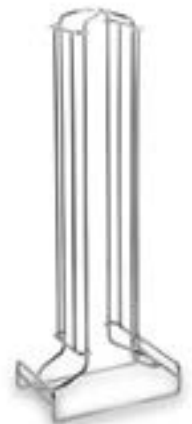

TOTEM COFFEE 16
dispenser for A Modo Mio® capsules

Steel chrome

Easy grip

CAPSULEHOLDER.

Modern design, elegant shapes. The new capsule dispenser TOTEM COFFEE DISPENSER 160 is a true household accessory. Made of chromed steel, it allows sorting the capsules in an orderly manner and with minimum space requirements. You will have your favourite mixes at a glance.

Item: 602

EAN Code: 8033011321781

Colour: chrome

Size: L 13.00 x W 8.00 x H 34.50 cm

Material: steel

SELLING UNIT:

Size: L13.00xW8.40xH34.90 cm

Weight: 0.400 kg.

MASTER CARTON:

Size: L27.00xW26.20xH35.90 cm

Weight: 2.500 kg.

Quantity: 6 pieces.

MACOM srl

Via G. da Procida, 10 - 20149 Milano - Tel: +39 02 33 10 76 56 - Fax: +39 02 33 10 45 23
info@macomsrl.it - www.macomsrl.it