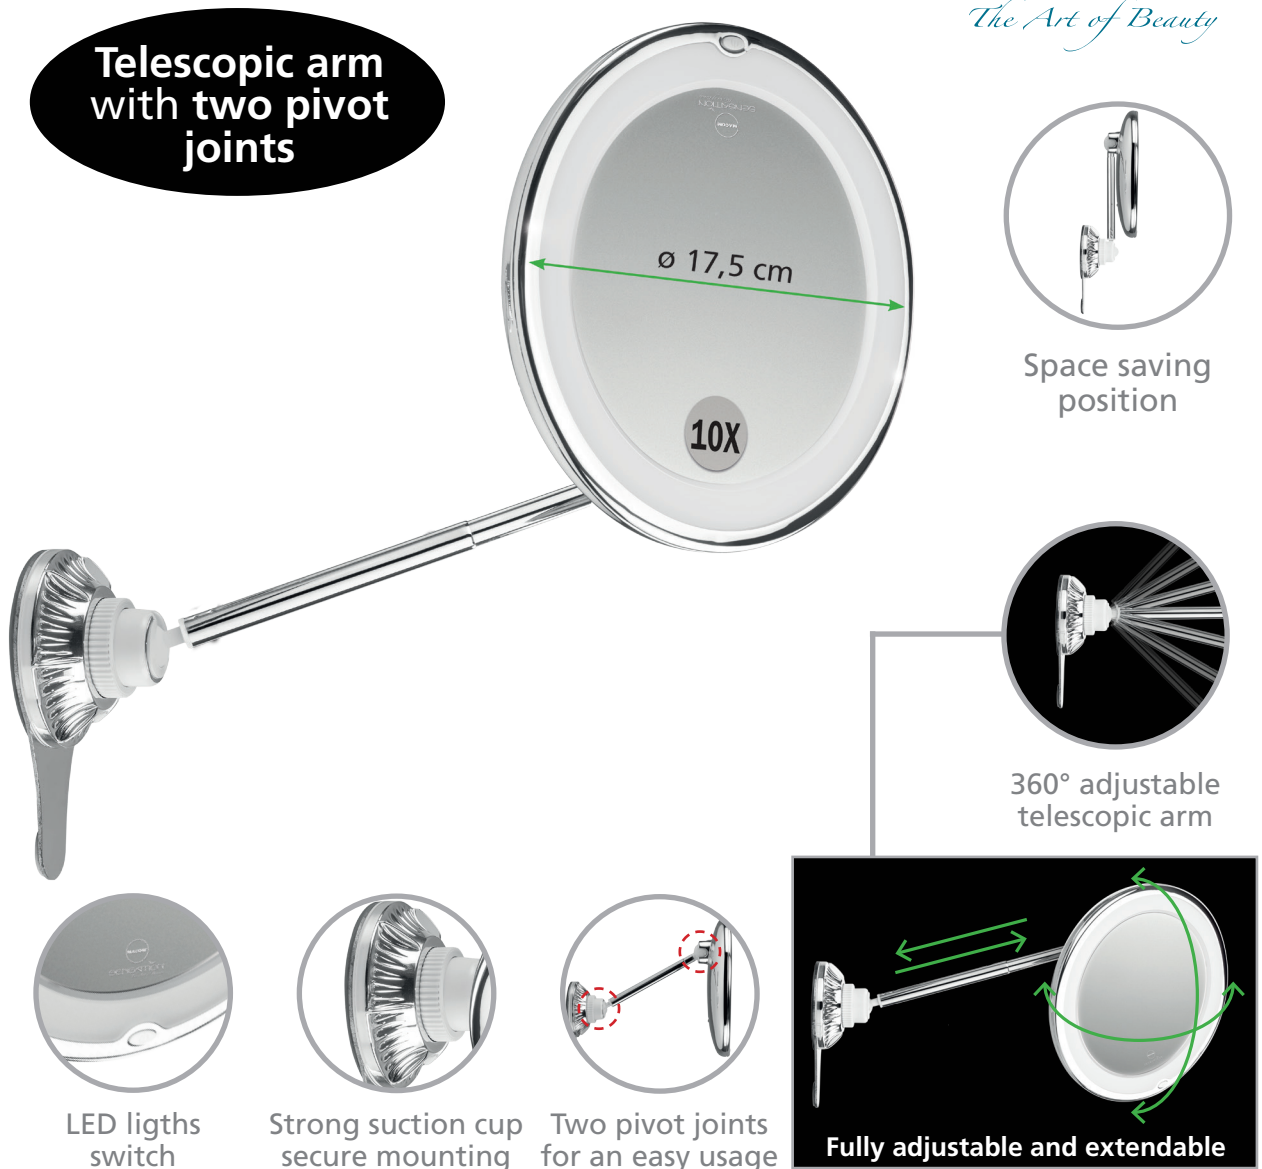

PERFECT MIRROR ALL-IN-ONE

adjustable magnifying suction mirror

SENSATION®
The Art of Beauty

UNIQUE TELESCOPING 10X MAGNIFYING MIRROR WITH 24 LED LIGHTS. STRONG AND SECURE SUCTION CUP MOUNTING. FULLY ADJUSTABLE AND ORIENTABLE WITH 2 PIVOT JOINTS. 17,5 CM DIAMETER INCLUDING FRAME.

Innovative 10X telescoping magnifying LED mirror. Chrome finished. Fully adjustable and extendable from 22 up to 29cm from the wall, allowing a wide range of movements. It's mounted on a strong and secure suction cup: no hardware needed to set it up. 24 integrated LED lights to perfectly light your face and neck. When not in use, you can put it in its space saving position.
Design registration number: 003507953-0001

Article: 229	EAN Code: 8033011321873	Color: chrome
Dimensions: L 20,00 x P 8,00 x H 23,50 cm	Voltage: 4,5V	
Telescopic arm: from 23 up to 32 cm	Power: 3W	
Power: 3x1,5V AA batteries	Amperage: 660mA	

SINGLE UNIT: Dimensions: L18,00xP8,00xH21,00 cm Weight: 0,250 kg.