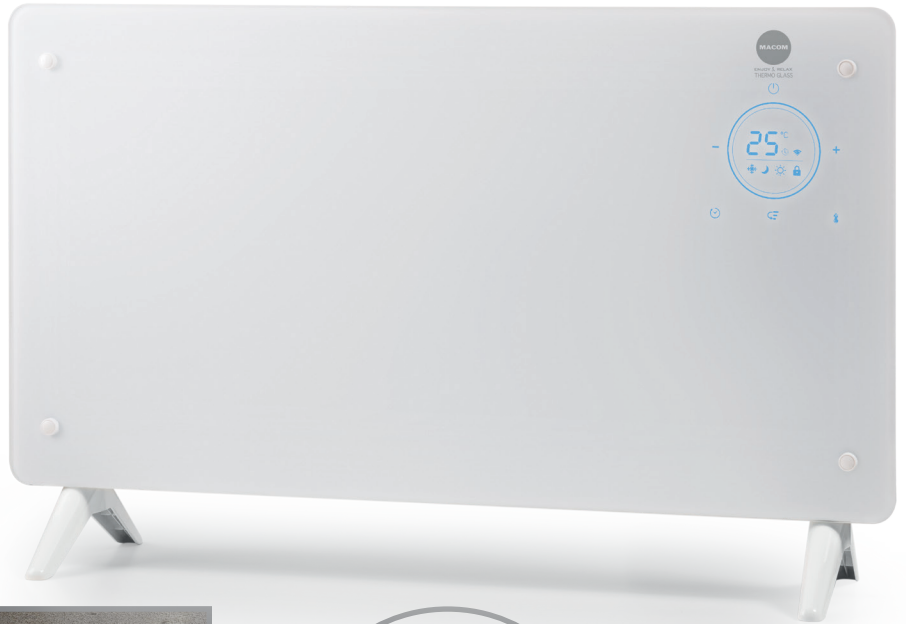

Elegant tempered glass heating panel

ultra quiet

THERMO GLASS  
convector heater

WALL MOUNTING OPTION

CONVECTOR  
WITH 12H TIMER  
AND ROOM THERMOSTAT

Thermo Glass slim only 8 cm deep with elegant tempered glass panel. Aluminium heating element rapid and therefore greater energy savings. Touch screen control panel and remote control. Timer from 1 to 12 hours. Power selector 1000/2000W. Digital display. Equipped with wall mounting brackets.

Slim panel only 8 cm

NATURAL CONVECTION HEATING

Item: 937

EAN Code: 8033011322603

Weight: 8.050 kg.

Power: 1000/2000W

Panel dim.: L78xH42.5xD8 cm

Voltage: 220-240V ~ 50/60Hz

Dim. with feet: L78xH50xD24.5 cm

Colour: white

SELLING UNIT:

Dimensions: L 83.5 x P 13.5 x H 49.0 cm

Weight: 8.650 kg.

MASTER CARTON:

Dimensions: L 83.5 x P 13.5 x H 49.0 cm

Weight: 8.650 kg.