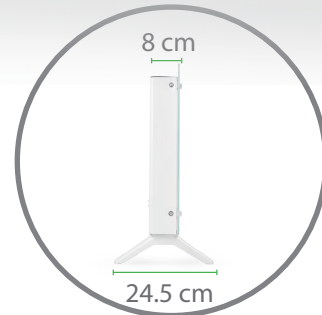

Elegant tempered glass heating panel

ultra quiet

THERMO GLASS  
convector heater

WALL MOUNTING OPTION

CONVECTOR  
WITH 12H TIMER  
AND ROOM THERMOSTAT

Thermo Glass slim only 8 cm deep with elegant tempered glass panel. Aluminium heating element rapid and therefore greater energy savings. Touch screen control panel and remote control. Timer from 1 to 12 hours. Power selector 1000/2000W. Digital display. Equipped with wall mounting brackets.

Slim panel only 8 cm

NATURAL CONVECTION HEATING

Item: 937

EAN Code: 8033011322603

Weight: 8.050 kg.

Power: 1000/2000W

Panel dim.: L78xH42.5xD8 cm

Voltage: 220-240V ~ 50/60Hz

Dim. with feet: L78xH50xD24.5 cm

Colour: white

SELLING UNIT:

Dimensions: L 83.5 x P 13.5 x H 49.0 cm

Weight: 8.650 kg.

MASTER CARTON:

Dimensions: L 83.5 x P 13.5 x H 49.0 cm

Weight: 8.650 kg.